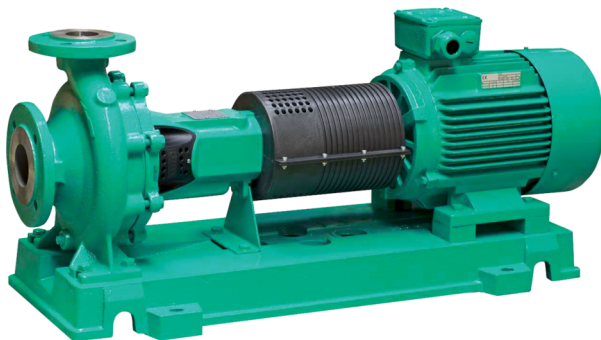

Series description: Wilo-CronoNorm-NL

Wilo-CronoNorm-NL